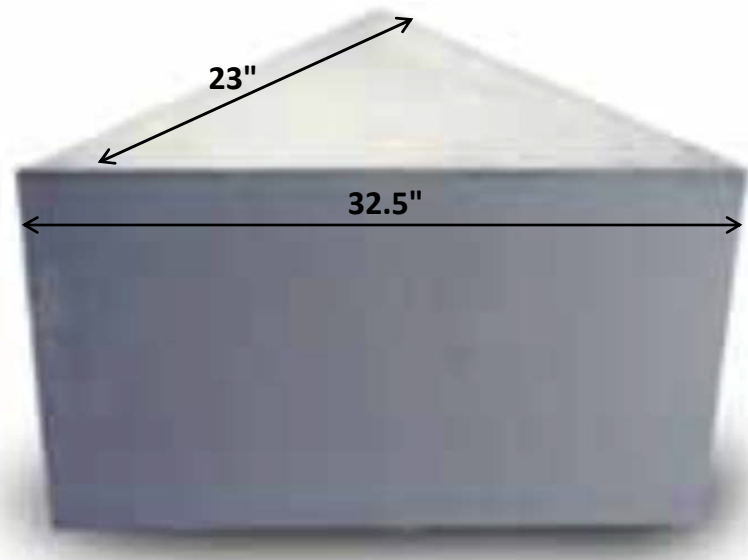

PreFormed Shower Seats

PF-402 Triangle
16" x 16" x 22.75"

PF-403 Triangle
23" x 23" x 32.5"

Note: All seats are 20". Seats hold 25.5 lbx. per square inch or 4,100 lbs. per square foot.