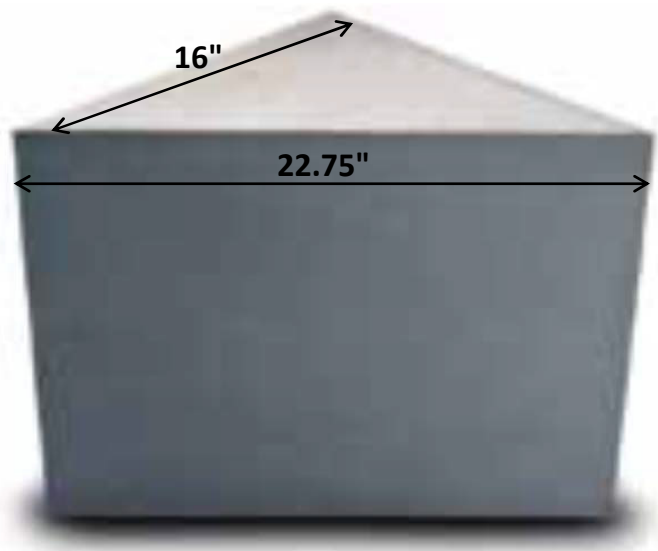

PreFormed Shower Seats

PF-402 Triangle
16" x 16" x 22.75"

PF-403 Triangle
23" x 23" x 32.5"

Note: All seats are 20". Seats hold 25.5 lbx. per square inch or 4,100 lbs. per square foot.